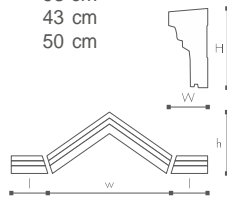

material:

PU

Additional Product:

FA 10

1 Set